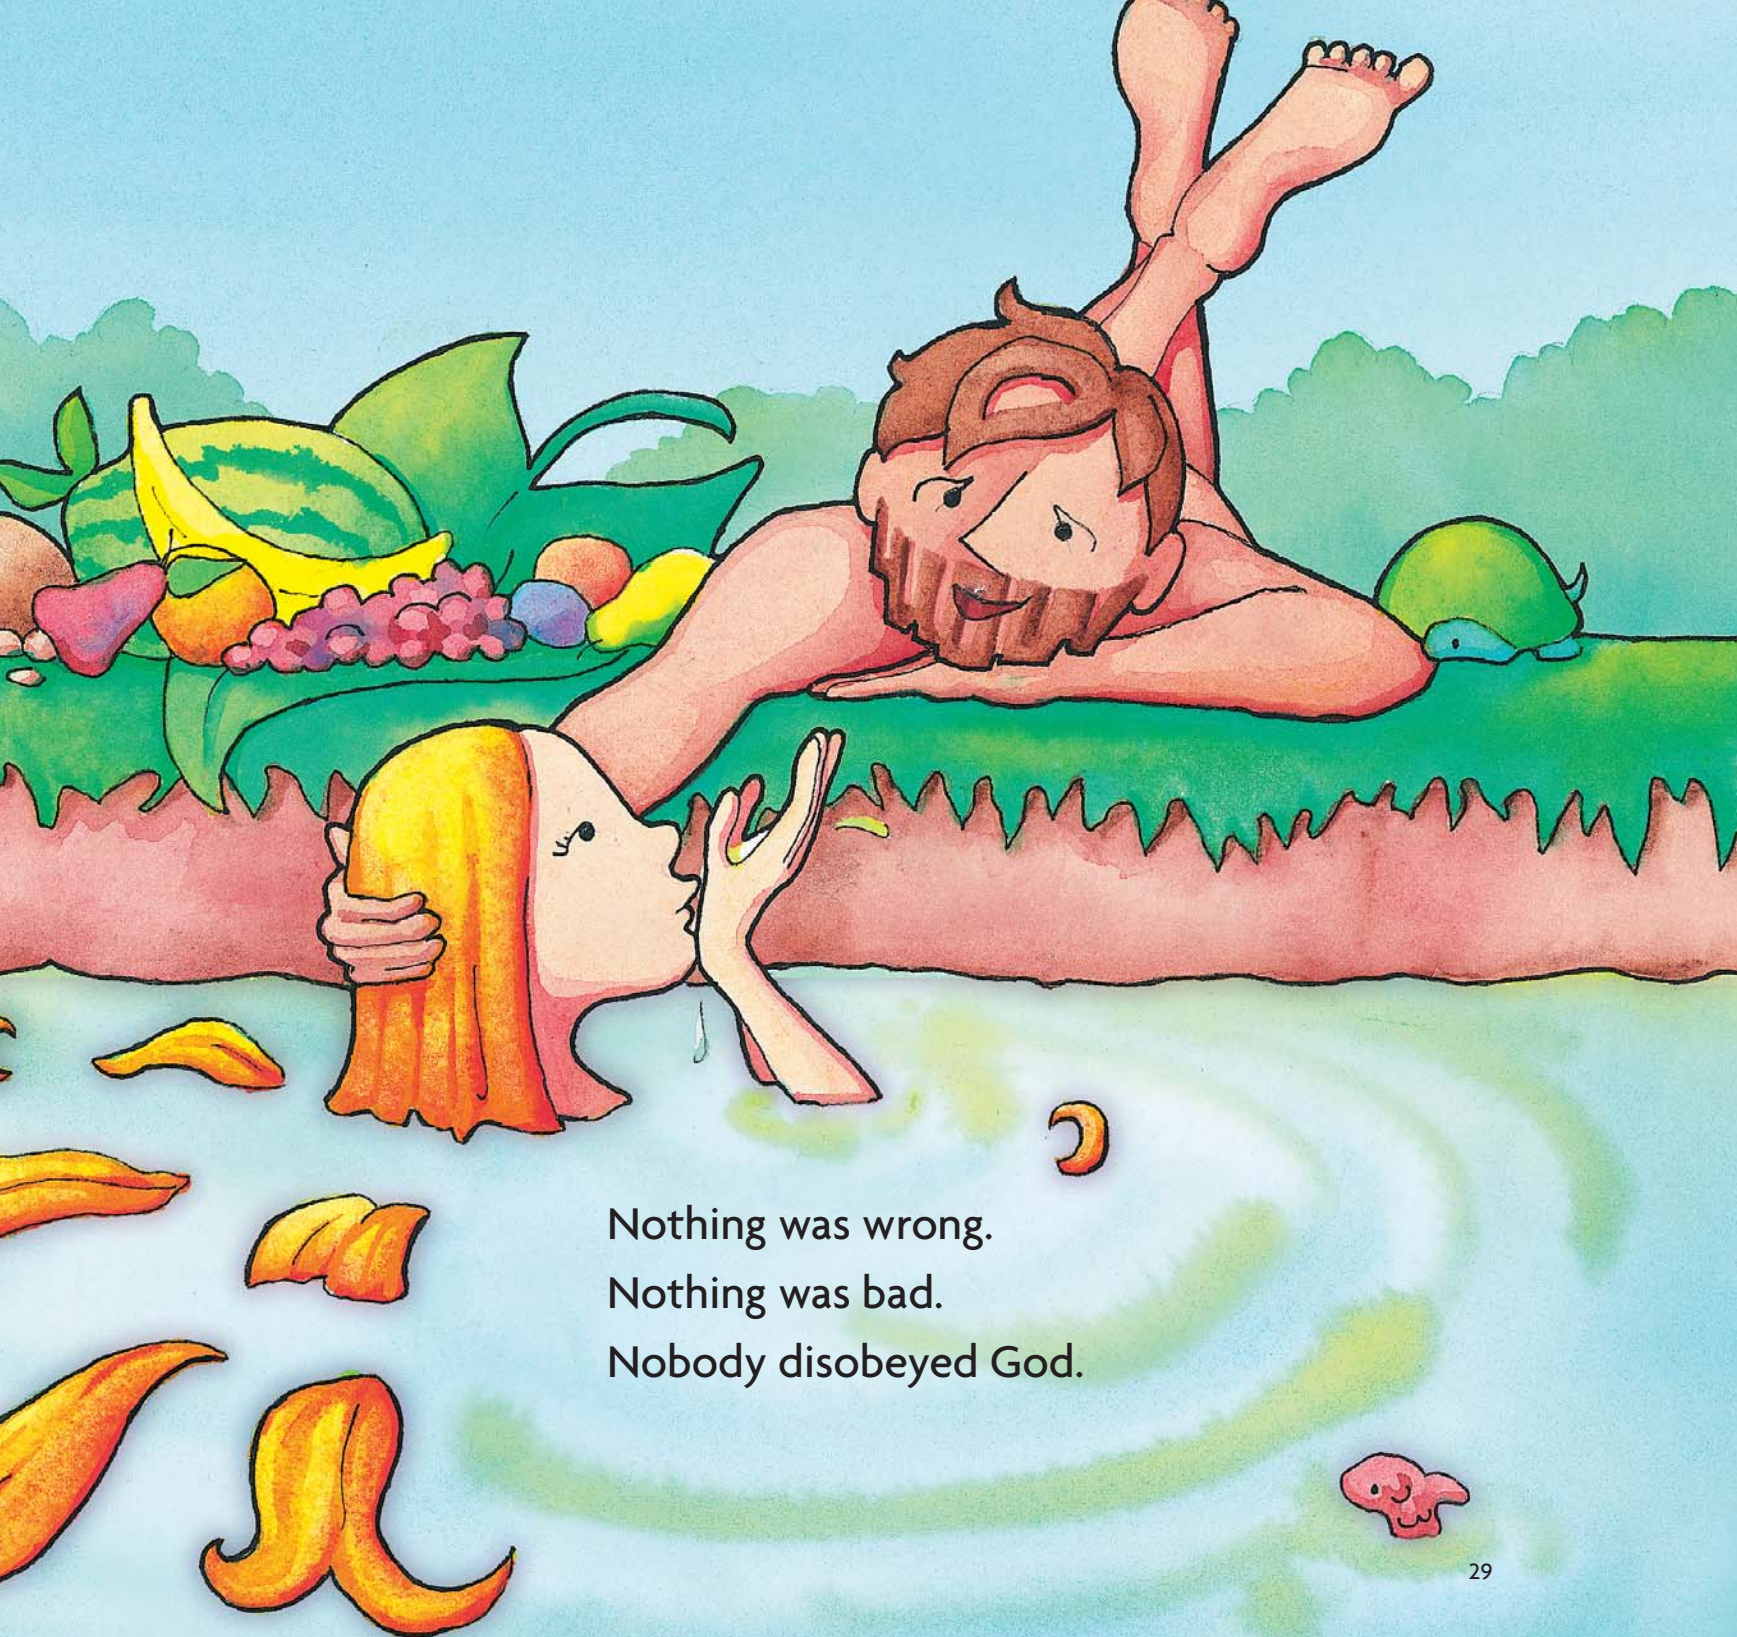

People!

Can you see Adam and Eve?

God put his people in the Garden of Eden.
They were made in the image of God.
They were to be the rulers of God's place.

Adam and Eve were very special to God.
Did you know that you are also very special to God?
You are special because you are made in his image too!

Being created in the image of God must have made Adam and Eve very, very happy.

God was happy too.
He was pleased with his world and his people
because he saw that they were very good.

Nothing was wrong.
Nothing was bad.
Nobody disobeyed God.

In the very good beginning,
everything and
everyone
knew how good God was.

God gave Adam and Eve good words to obey.
He told them not to eat from a special tree.
You see, God was teaching Adam and Eve
that he was their king,
that people were to obey God's word.