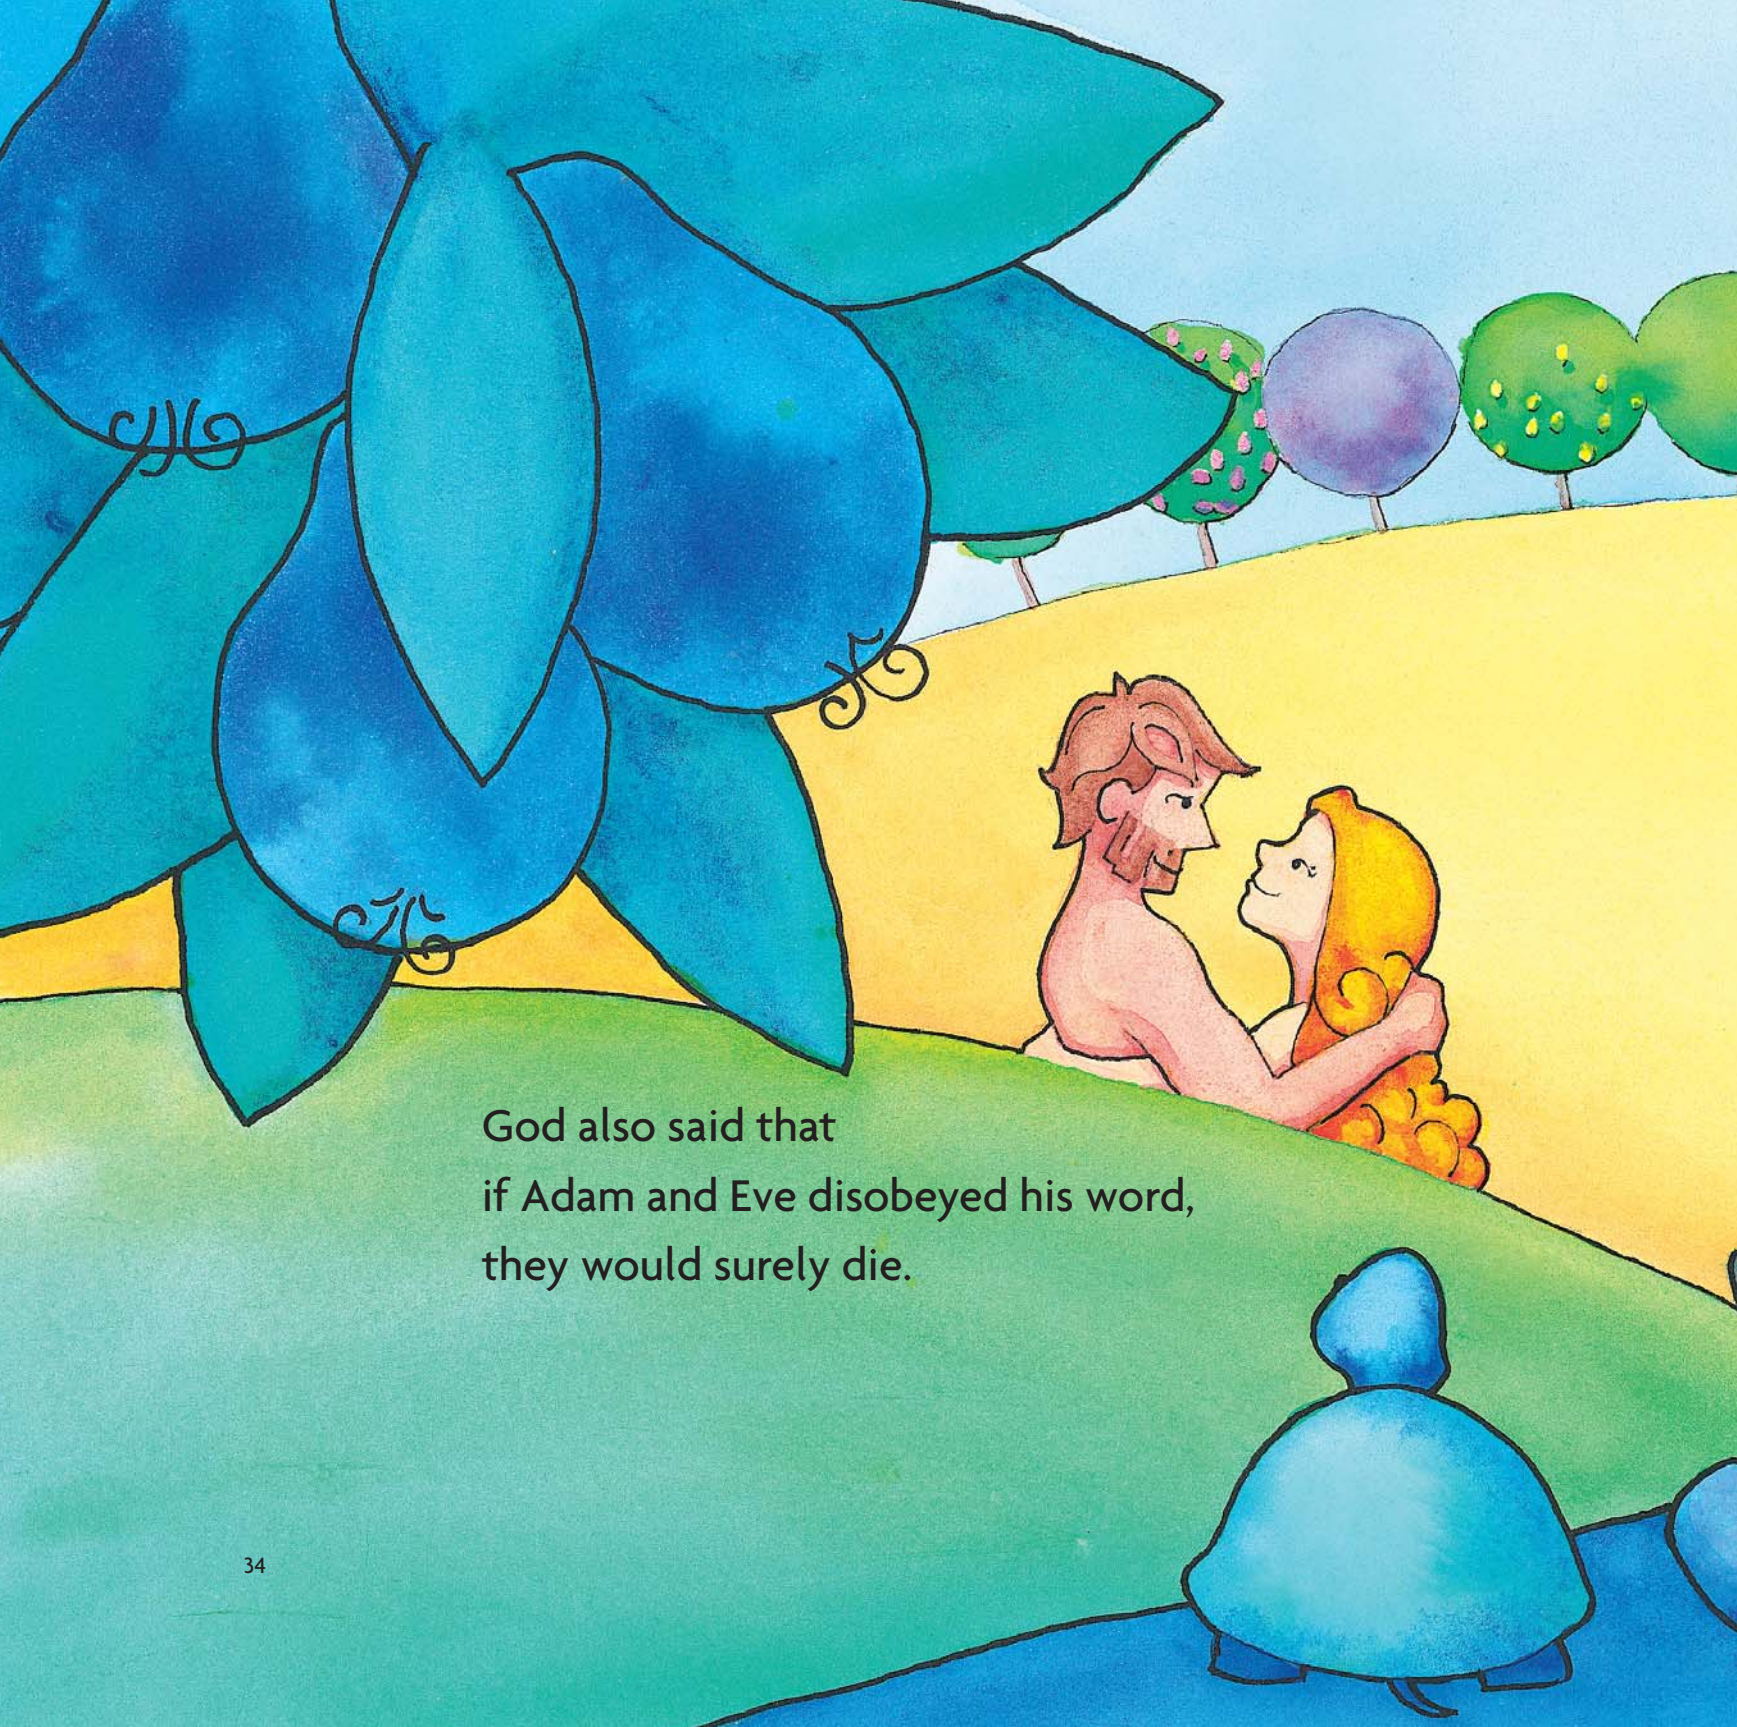

People!

Can you see Adam and Eve?

God put his people in the Garden of Eden.
They were made in the image of God.
They were to be the rulers of God's place.

Adam and Eve were very special to God.
Did you know that you are also very special to God?
You are special because you are made in his image too!

Being created in the image of God must have made Adam and Eve very, very happy.

God was happy too.
He was pleased with his world and his people
because he saw that they were very good.

Nothing was wrong.
Nothing was bad.
Nobody disobeyed God.

In the very good beginning,
everything and
everyone
knew how good God was.

God gave Adam and Eve good words to obey.
He told them not to eat from a special tree.
You see, God was teaching Adam and Eve
that he was their king,
that people were to obey God's word.

God also said that
if Adam and Eve disobeyed his word,
they would surely die.

So God's people, Adam and Eve,
lived in God's place, the Garden of Eden.
And they ruled God's world
by obeying his good word.